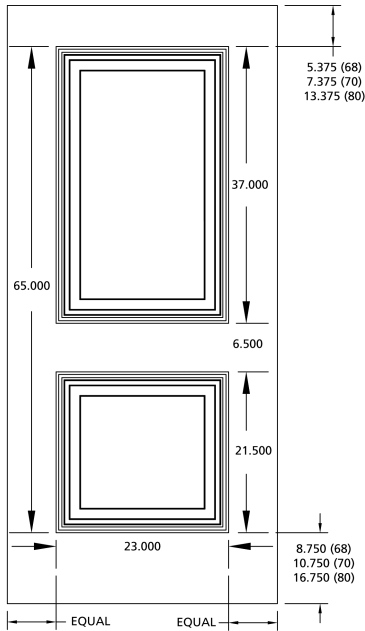

Baron

Steel Doors & Frames

ASSA ABLOY

High Definition 2-Panel Embossed Doors

2-Panel