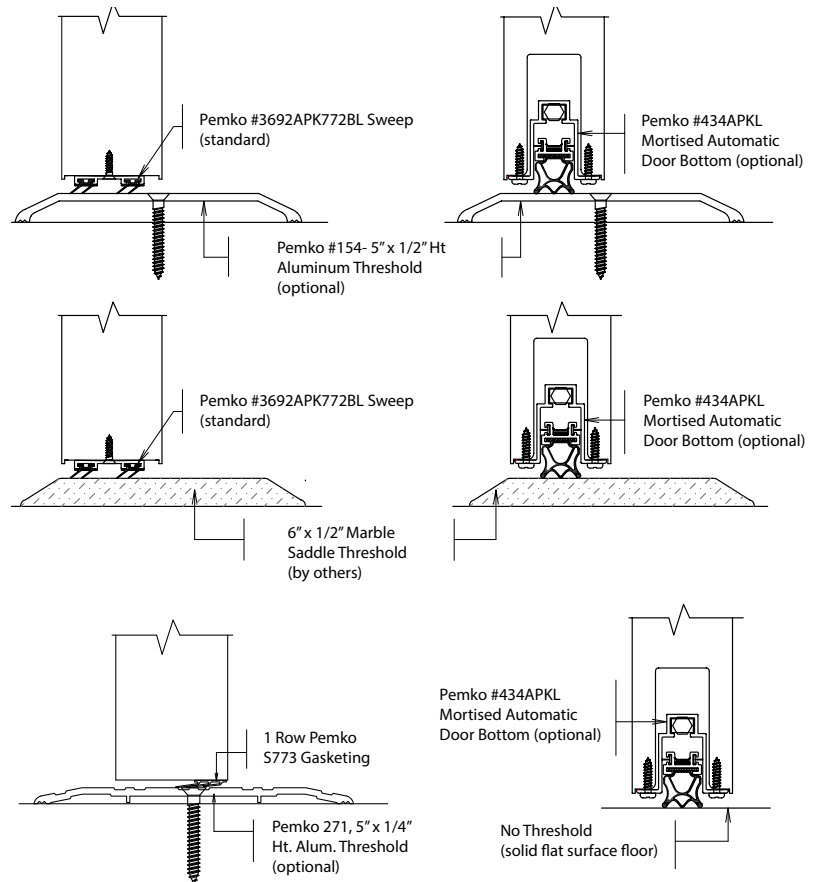

Sill Detail for Honeycomb Core and Steel Stiffened Door

Baron
Steel Doors & Frames

ASSA ABLOY

101 Ashbridge Circle
Woodbridge, Ontario Canada L4L 3R5
Tel: (416) 749-2111
Toll Free: (800) 263-7515
Fax: (905) 851-8346
www.baronmetal.com

ASSA ABLOY, the global leader
in door opening solutions

Baron is a brand associated with ASSA ABLOY Door Group Inc., an ASSA ABLOY Group company. Copyright © 2018, ASSA ABLOY Door Group Inc. All rights reserved. Reproduction in whole or in part without the express written permission of ASSA ABLOY Door Group Inc. is prohibited.