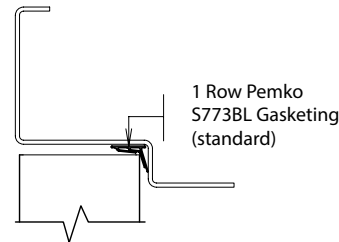

Acoustical Solution STC 35

Available

- 4'0" x 8'0" maximum door opening

Frame Details

- Fleming standard frame

Standard Construction and Hardware

- Cylindrical lock set
- 4 1/2" hinge preps
- Top and bottom caps
- Open lock seam
- 3/4" undercut
- Seals sent loose

Optional

- Mortise locks
- Deadlocks
- 5" hinge prep
- Tack weld or tack weld and seam filled vertical edges
- Chime and viewer
- Pemko mortise automatic door bottom
- Marble threshold (by others)
- Pemko 271 aluminum threshold

Jamb and Head Detail